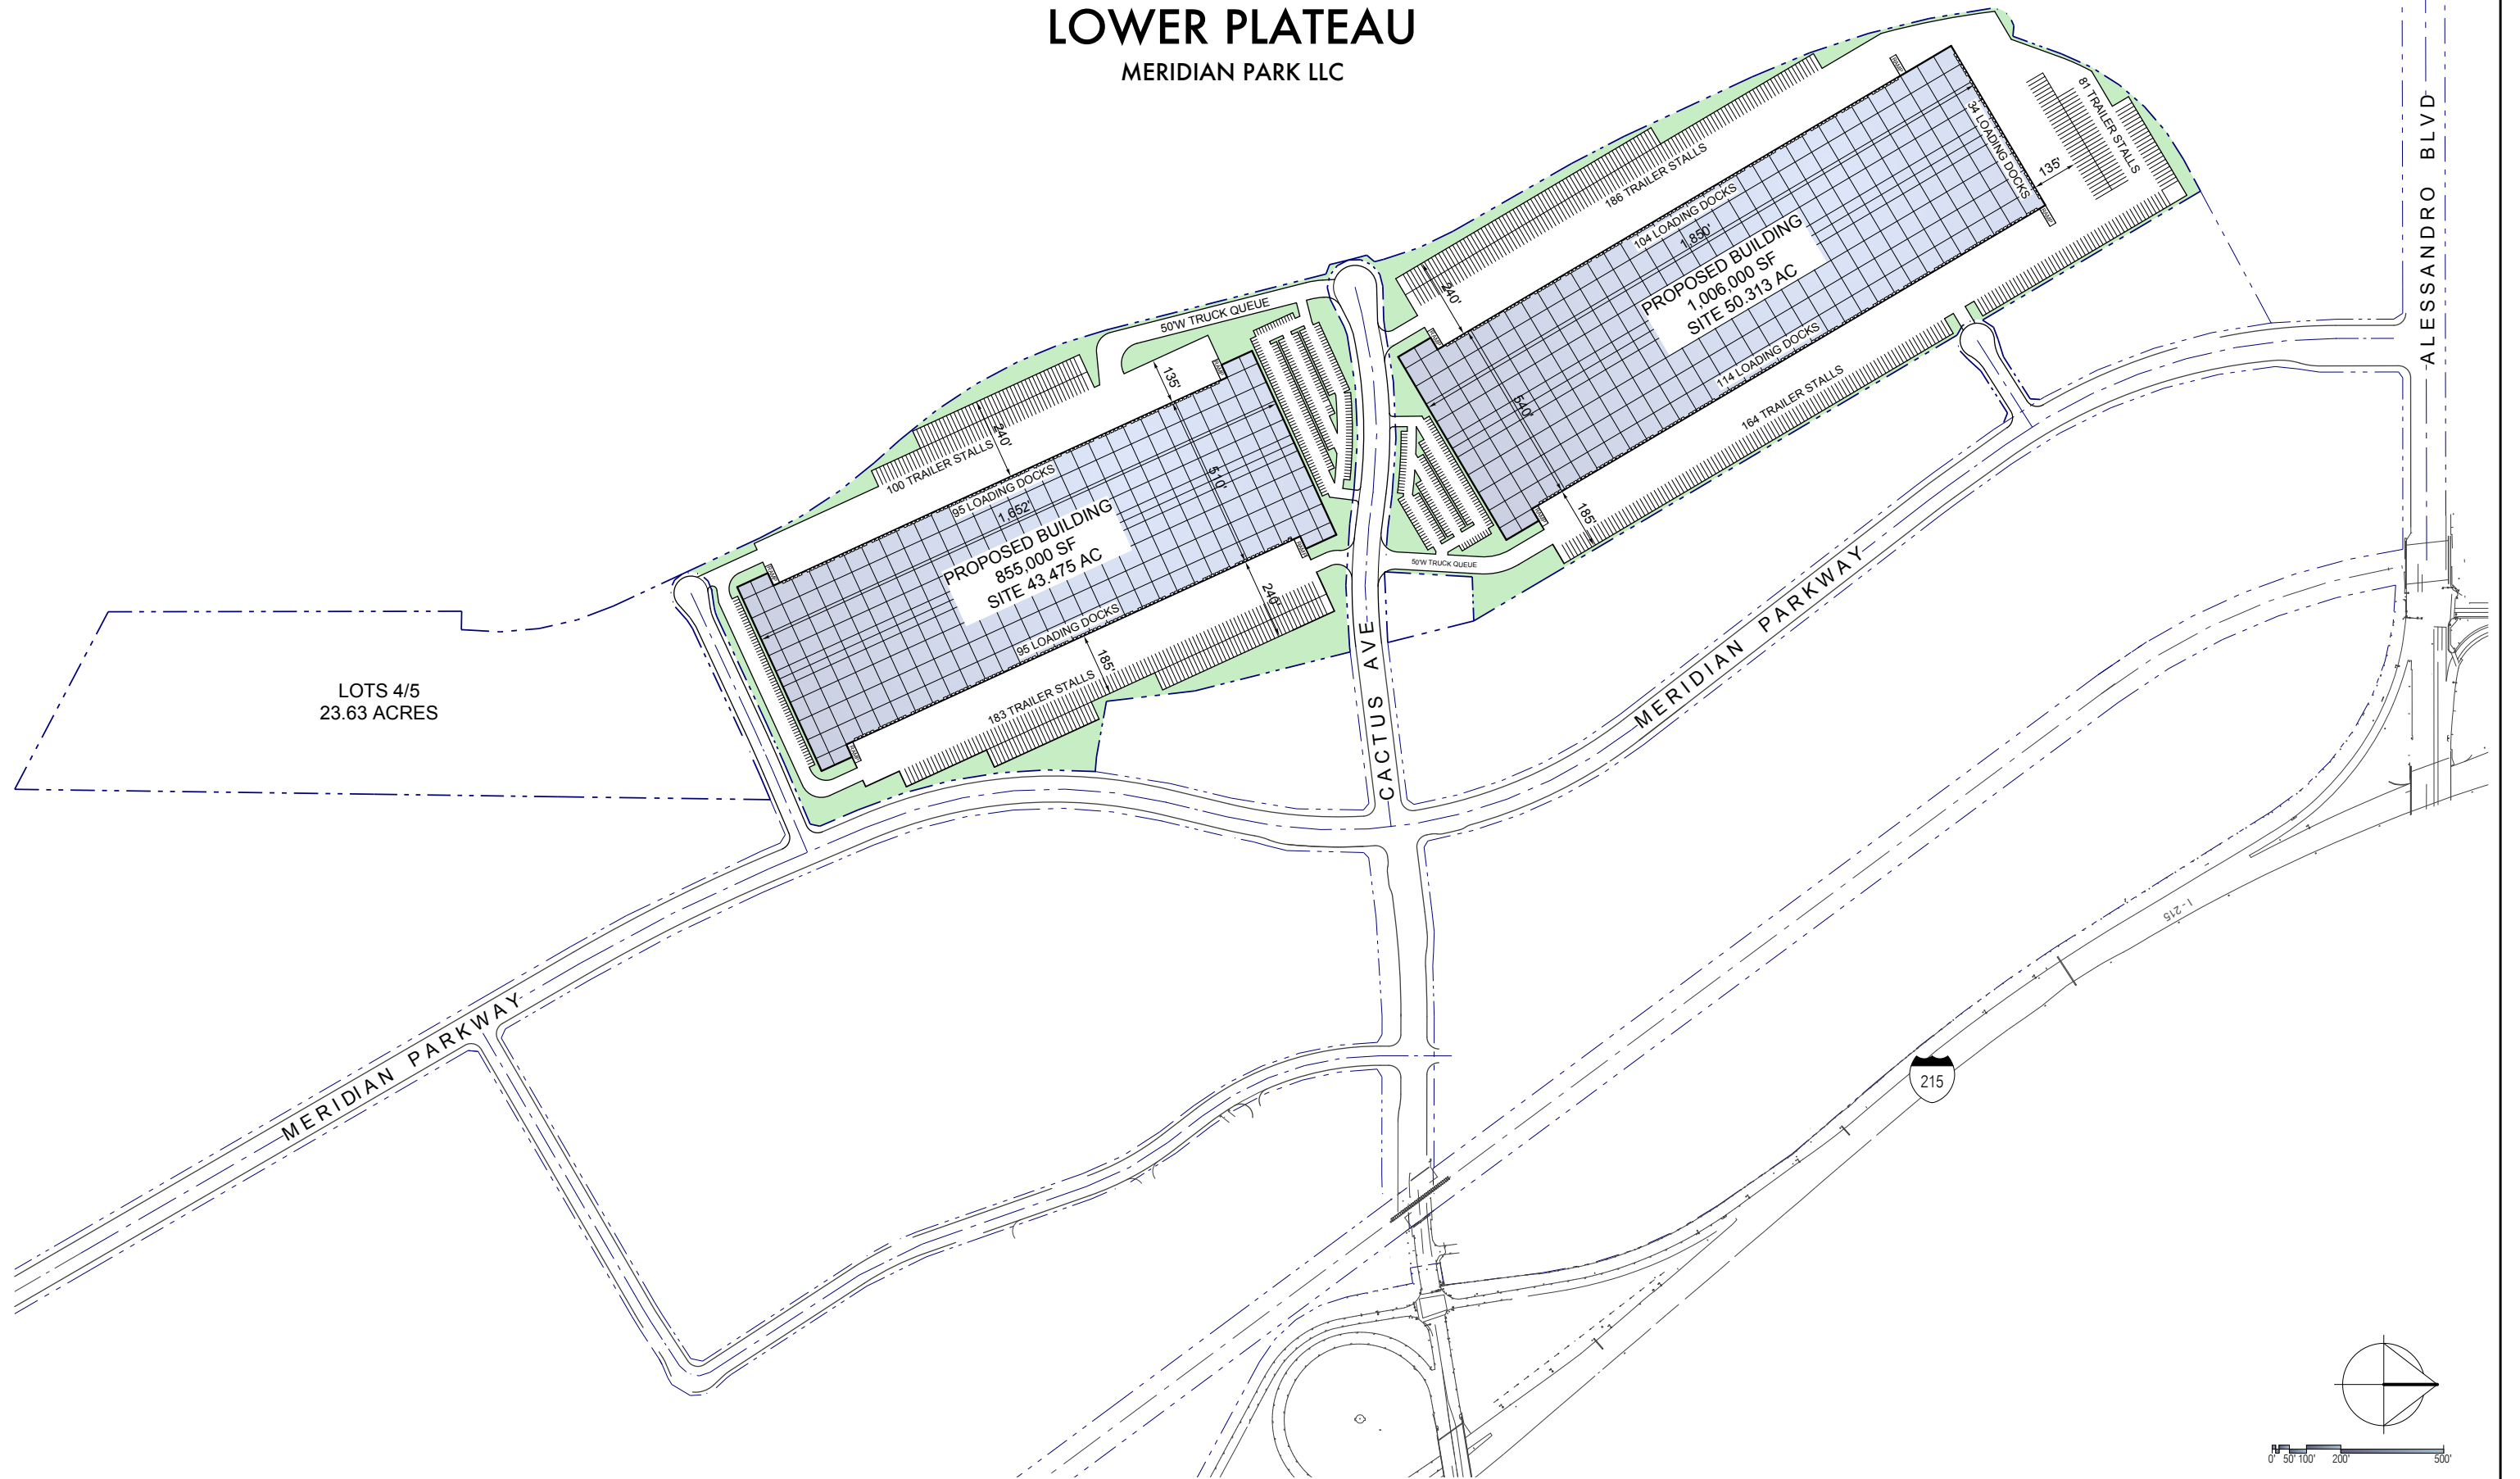

WEST CAMPUS LOWER PLATEAU

MERIDIAN PARK LLC

LOTS 4/5
23.63 ACRES

PROPOSED BUILDING
855,000 SF
SITE 43.475 AC

PROPOSED BUILDING
1,006,000 SF
SITE 50.313 AC

MERIDIAN PARKWAY

CACTUS AVE

MERIDIAN PARKWAY

ALESSANDRO BLVD